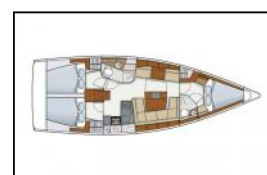

## Sailing yacht Hanse 415 | Natali

ID:	2519	Length:	12.40 m
Type:	Sailing yacht	Year:	2016
Yacht model:	<a href="#">Hanse 415   Natali</a>	Cabins:	3
Marina:	Croatia / Marina Kornati, Biograd	Persons:	6 + 2
Mainsail:	full batten	WC:	2
Steering:	2 Steering Wheels	Engine:	1 x 40 hp
Headsail:	self tacking jib	Beam:	4.17 m
Security Deposit:	1.600,00 €	Draft:	2.10 m

**Deck:** Bathing platform, Bimini top, Cockpit table, Cockpit/stern, outside shower, Dinghy, Electric anchor windlass, Sprayhood, Teak cockpit,

**Entertainment:** Outside speakers, Radio CD player,

**Galley:** Gas cookers, Hot water, Kitchen utensils (Galley equipment, cutlery), Oven, Refrigerator,