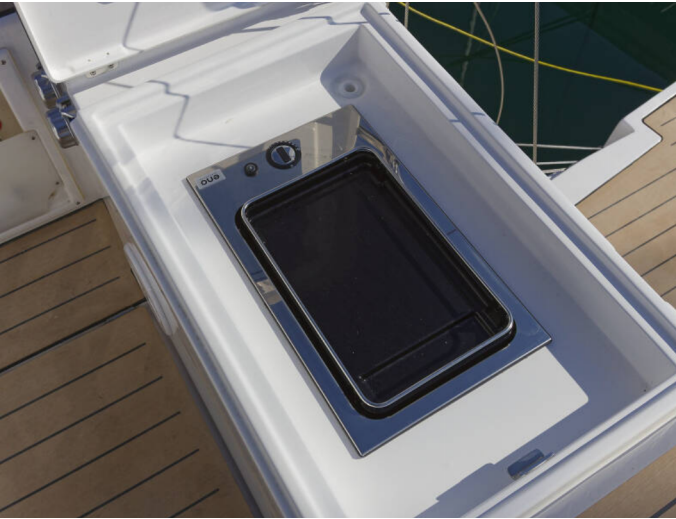

📍 Marina Kastela, Croatia

Bavaria C50 Style | Mathilda (ID: 14074)

Sailboat Bavaria C50 Style "Mathilda" is located in Marina Kastela, Croatia. Built in year 2024, it provides accommodation for 12 people in 5 + 1 cabins, with 3 + 1 toilets and shower(s).

Specification

Year of build	Length	Berths	Cabins	Engine x 1	Fuel tank
2024	15.43 m	12	5 + 1	80 hp	244 l
Draft	Beam	WC	Water tank	Mainsail	Headsail
2.30 m	5.00 m	3 + 1	620 l	furling/roll	

[CLICK HERE FOR MORE INFORMATION](#)

or scan the following QR code >

- Comfort**
 - ✓ Cockpit cushions
 - ✓ Sundeck cushions
- Deck**
 - ✓ Anchor with chain
 - ✓ Bathing platform
 - ✓ Bimini top
 - ✓ Cockpit fridge
 - ✓ Cockpit table
 - ✓ Cockpit/stern, outside shower
 - ✓ Compressor
 - ✓ Dinghy
 - ✓ Electric anchor windlass
 - ✓ Grill/Barbecue/Plancha
 - ✓ Sprayhood
 - ✓ Teak cockpit
- Entertainment**
 - ✓ Radio
 - ✓ TV
 - ✓ Underwater lights
- Galley**
 - ✓ Hot water
 - ✓ Kitchen utensils (Galley equipment, cutlery)
 - ✓ Oven
 - ✓ Refrigerator
- Navigation**
 - ✓ Autopilot
 - ✓ Bow thruster
 - ✓ Compass
 - ✓ Depthsounder
 - ✓ Folding propeller
 - ✓ GPS chart plotter - cockpit
 - ✓ Navigation (Nautical) charts and nautical guide
 - ✓ Navigation set
 - ✓ Wind instrument/Anemometer
- Safety**
 - ✓ Black Water Tank
 - ✓ First aid kit
 - ✓ Life jackets
 - ✓ Safety equipment
 - ✓ Set of tools
 - ✓ VHF radio
- Yacht electrics**
 - ✓ Air Conditioning
 - ✓ Inverter
 - ✓ Shore connection 220 V
 - ✓ Solar panels