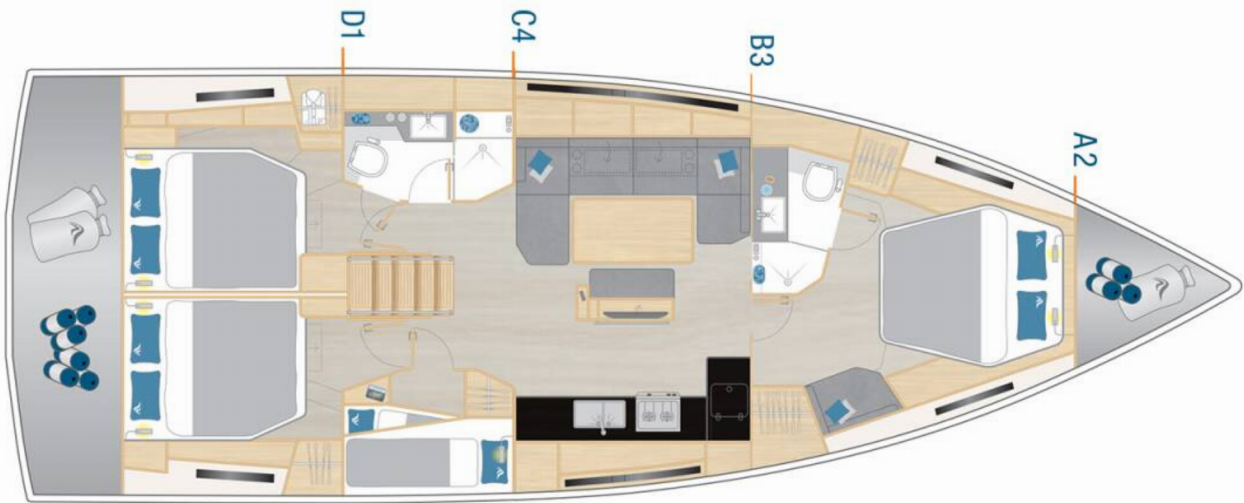

Specification

Year of build	Length	Berths	Cabins	Engine x 1	Fuel tank
2025	14,60 m	10	4	57 hp	210 l
Draft	Beam	WC	Water tank	Mainsail	Headsail
2,25 m	4,79 m	2	450 l	full batten	self tacking jib

[CLICK HERE FOR MORE INFORMATION](#)

or scan the following QR code >

- Comfort**
 - ✓ Bed linen
 - ✓ Cockpit cushions
- Deck**
 - ✓ Bathing platform
 - ✓ Bimini top
 - ✓ Cockpit fridge
 - ✓ Cockpit table
 - ✓ Cockpit/stern, outside shower
 - ✓ Dinghy
 - ✓ Grill/Barbecue/Plancha
 - ✓ Sprayhood
 - ✓ Teak coach roof
 - ✓ Teak cockpit
- Entertainment**
 - ✓ Outdoor speakers
 - ✓ Radio CD player
 - ✓ Wet bar
- Galley**
 - ✓ Hot water
 - ✓ Kitchen utensils (Galley equipment, cutlery)
 - ✓ Oven
 - ✓ Refrigerator
 - ✓ Stove
- Interior**
 - ✓ Convertible table in salon
 - ✓ Electric fans in cabins
 - ✓ Electric toilet
- Navigation**
 - ✓ Autopilot
 - ✓ Bow thruster
 - ✓ GPS chart plotter - cockpit
 - ✓ Nautical charts
 - ✓ Pilot book
 - ✓ Tridata
- Safety**
 - ✓ VHF radio
- Sails**
 - ✓ 145% reacher on a second forestay
 - ✓ Electric primary winch
 - ✓ Genoa
- Yacht electrics**
 - ✓ Air Conditioning
 - ✓ Battery charger
 - ✓ Heating
 - ✓ Inverter
 - ✓ Solar panels