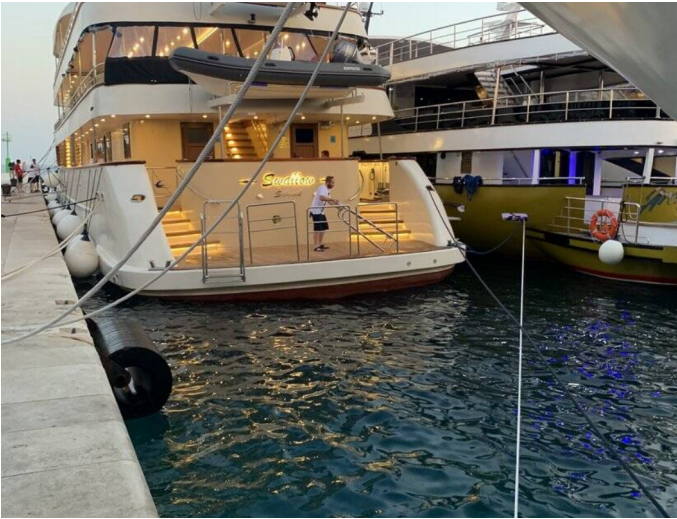

📍 Split Town port, Croatia

Swallow | Swallow (ID: 4966)

Motor boat **Swallow "Swallow"** is located in **Split Town port, Croatia**. Built in year **2021**, it provides accommodation for **36 people** in **18 cabins**, with **18 toilets and shower(s)**.

[CLICK HERE FOR MORE INFORMATION](#)

or scan the following QR code >

- Deck** ✓ Bathing platform ✓ Dinghy ✓ Jacuzzi ✓ Sun deck
- Entertainment** ✓ Outdoor speakers ✓ Sauna ✓ Stand up paddle (SUP) ✓ Water skis
✓ Water tube
- Galley** ✓ Kitchen utensils (Galley equipment, cutlery)
- Navigation** ✓ AIS ✓ Bow thruster ✓ GPS chart plotter ✓ Radar
- Yacht electrics** ✓ Generator ✓ Watermaker - desalinator